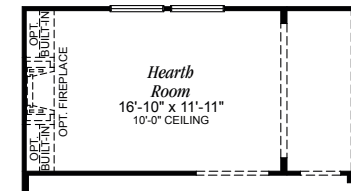

FLOOR PLANS

3778 TRADITIONAL • FARMHOUSE • TRANSITIONAL

3778 Square Feet

Opt. Morning Kitchen

Floor Plan

Opt. Slider Doors At Family Room

Opt. Slider Doors At Dining

Opt. Extended Heartb Room