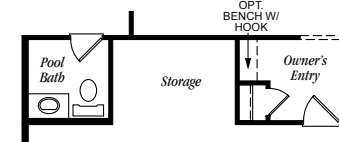

FLOOR PLANS

3778 TRADITIONAL • FARMHOUSE • TRANSITIONAL

3778 Square Feet

Opt. Morning Kitchen

Floor Plan

Opt. Slider Doors At Family Room

Opt. Slider Doors At Dining

Opt. Extended Heartb Room