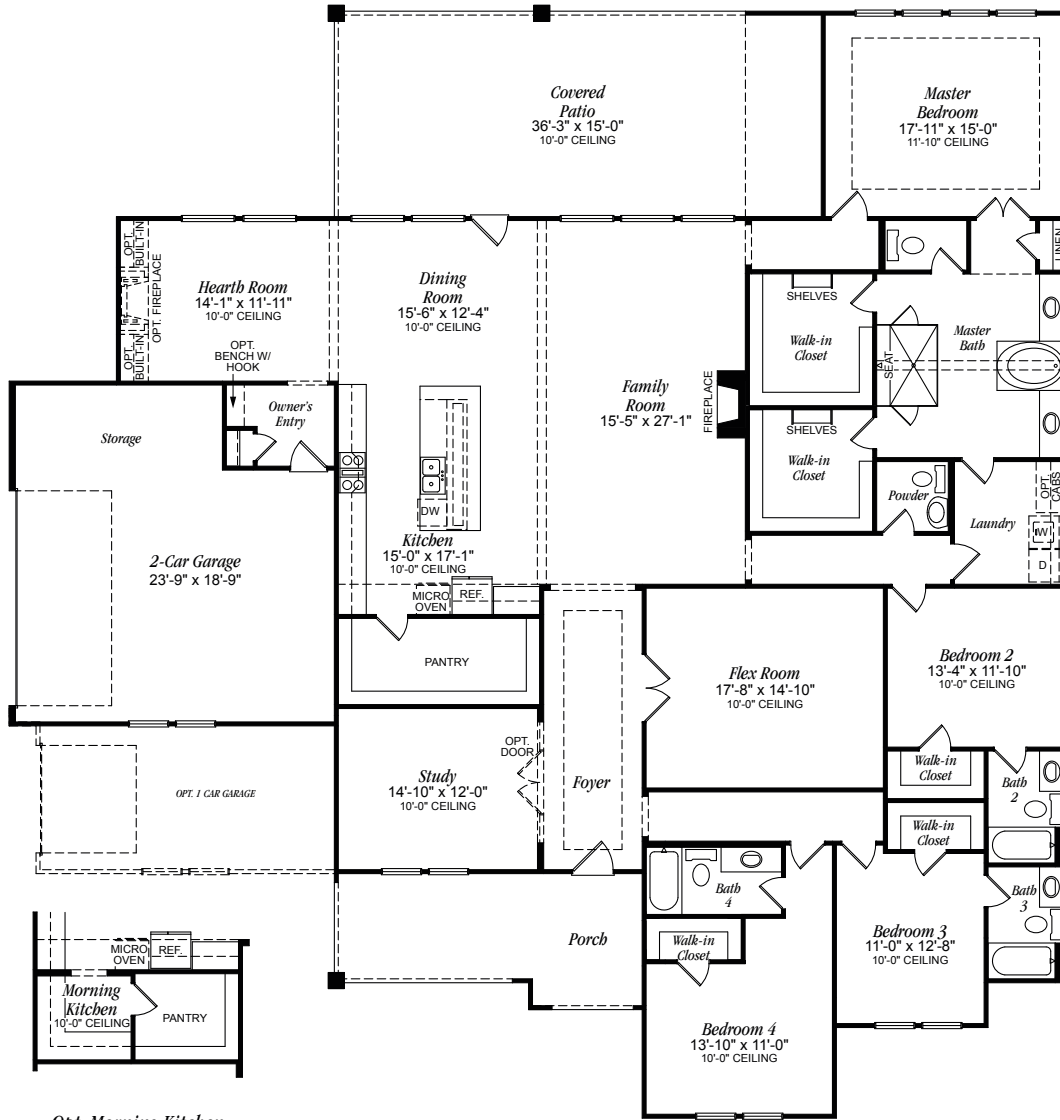

AVAILABLE PLANS

3778 | TRADITIONAL • FARMHOUSE • TRANSITIONAL

Prices, plans, specifications, square footage and availability subject to change without notice or prior obligation. Square footage is approximate and may vary upon elevations and/or options selected. Information given here is deemed to be correct, but not guaranteed.

FLOOR PLANS

3778 TRADITIONAL • FARMHOUSE • TRANSITIONAL

3778 Square Feet

Opt. Morning Kitchen

Floor Plan

Opt. Slider Doors At Family Room

Opt. Slider Doors At Dining

Opt. Extended Heartb Room

Opt. Pool Bath

05/16/23

Prices, plans, specifications, square footage and availability subject to change without notice or prior obligation. Square footage is approximate and may vary upon elevations and/or options selected. Information given here is deemed to be correct, but not guaranteed.